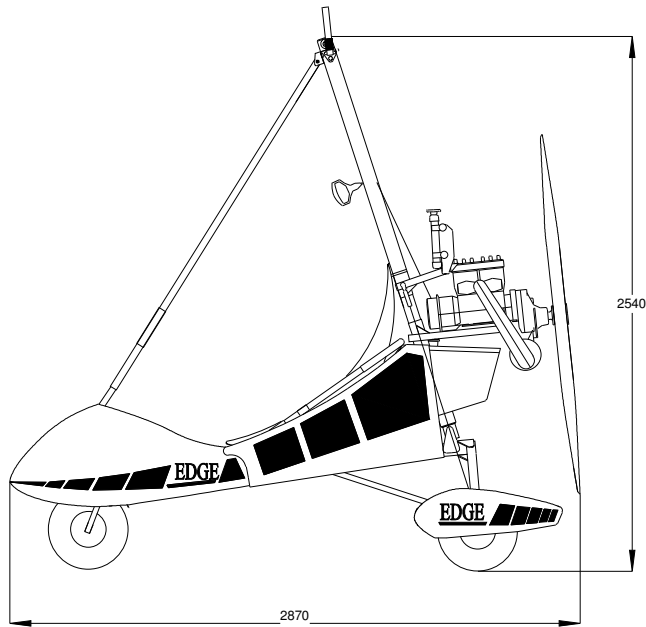

EDGE X - THREE VIEW DRAWING

This drawing is representative only and is not intended to be used to identify the various configurations in which the aircraft is available.

	Edge Wing	Wizard Wing	Streak Wing
DIM 'A'	3.995M	3.460M	3.500M
DIM 'B'	3.885M	3.600M	3.600M
DIM 'C'	2.930M	2.830M	2.830M
DIM 'D'	10.140M	9.960M	9.970M
DIM 'E'	3.812M	3.360M	3.200M

EDGE X - TRIKE BASE DIMENSIONS

This drawing is representative only and is not intended to be used to identify the various configurations in which the aircraft is available.

EDGE X	
Front Wheel Diameter	420mm
Front Wheel Width	95mm
Rear Wheel Diameter	355mm
Rear Wheel Width	155mm