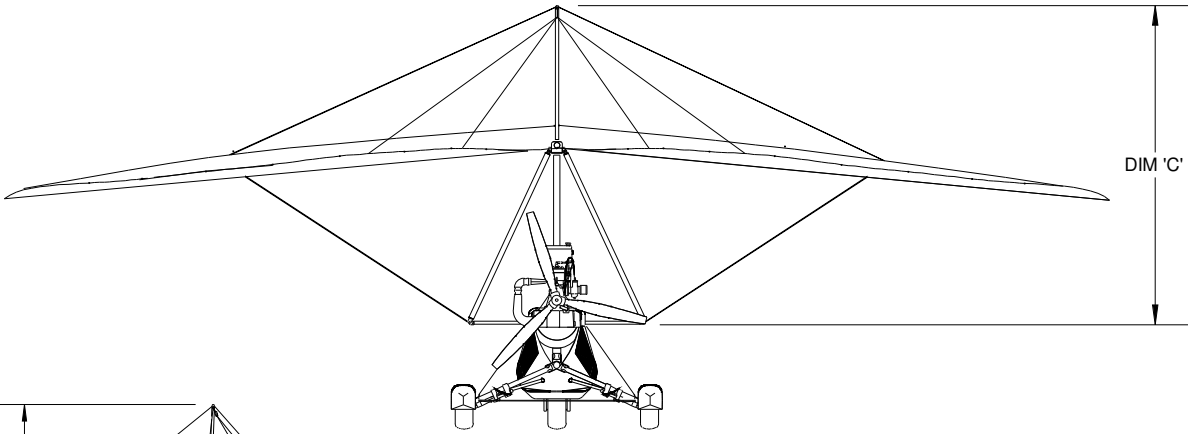

EDGE X - THREE VIEW DRAWING

This drawing is representative only and is not intended to be used to identify the various configurations in which the aircraft is available.

	Edge Wing	Wizard Wing	Streak Wing
DIM 'A'	3.995M	3.460M	3.500M
DIM 'B'	3.885M	3.600M	3.600M
DIM 'C'	2.930M	2.830M	2.830M
DIM 'D'	10.140M	9.960M	9.970M
DIM 'E'	3.812M	3.360M	3.200M

EDGE X - TRIKE BASE DIMENSIONS

This drawing is representative only and is not intended to be used to identify the various configurations in which the aircraft is available.

EDGE X	
Front Wheel Diameter	420mm
Front Wheel Width	95mm
Rear Wheel Diameter	355mm
Rear Wheel Width	155mm