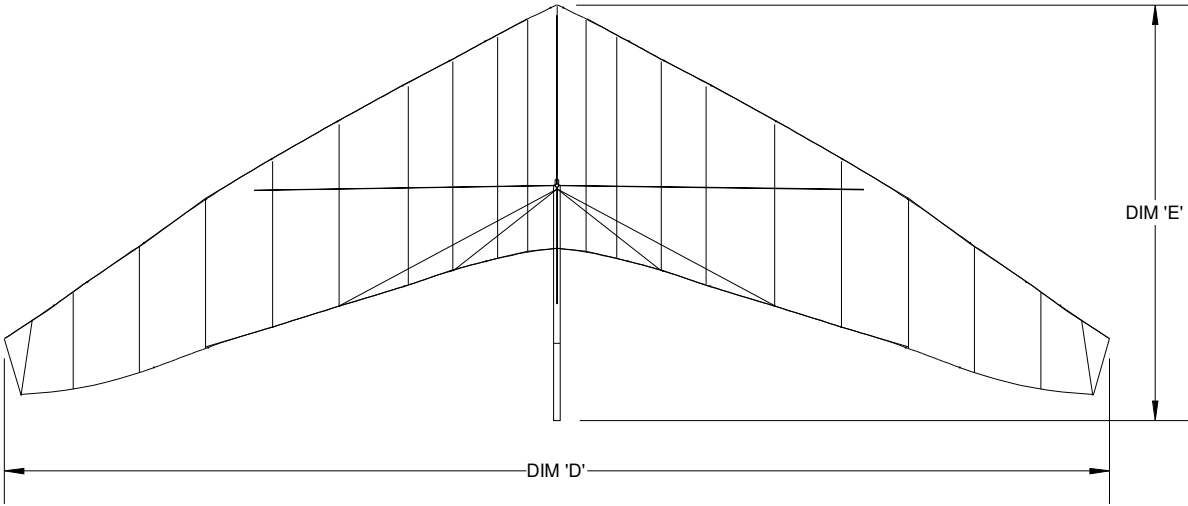

EDGE X - THREE VIEW DRAWING

This drawing is representative only and is not intended to be used to identify the various configurations in which the aircraft is available.

	Edge Wing	Wizard Wing	Streak Wing
DIM 'A'	3.995M	3.460M	3.500M
DIM 'B'	3.885M	3.600M	3.600M
DIM 'C'	2.930M	2.830M	2.830M
DIM 'D'	10.140M	9.960M	9.970M
DIM 'E'	3.812M	3.360M	3.200M

EDGE X - TRIKE BASE DIMENSIONS

This drawing is representative only and is not intended to be used to identify the various configurations in which the aircraft is available.

EDGE X	
Front Wheel Diameter	420mm
Front Wheel Width	95mm
Rear Wheel Diameter	355mm
Rear Wheel Width	155mm