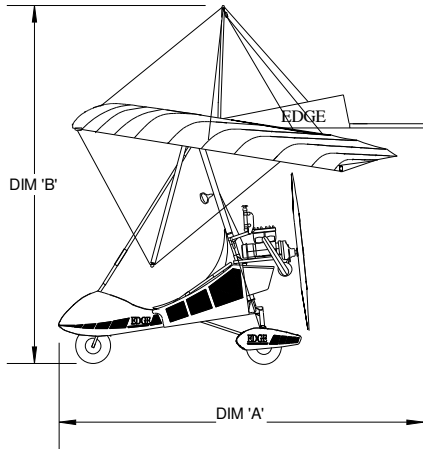

EDGE X - THREE VIEW DRAWING

This drawing is representative only and is not intended to be used to identify the various configurations in which the aircraft is available.

	Edge Wing	Wizard Wing	Streak Wing
DIM 'A'	3.995M	3.460M	3.500M
DIM 'B'	3.885M	3.600M	3.600M
DIM 'C'	2.930M	2.830M	2.830M
DIM 'D'	10.140M	9.960M	9.970M
DIM 'E'	3.812M	3.360M	3.200M

EDGE X - TRIKE BASE DIMENSIONS

This drawing is representative only and is not intended to be used to identify the various configurations in which the aircraft is available.

EDGE X	
Front Wheel Diameter	420mm
Front Wheel Width	95mm
Rear Wheel Diameter	355mm
Rear Wheel Width	155mm